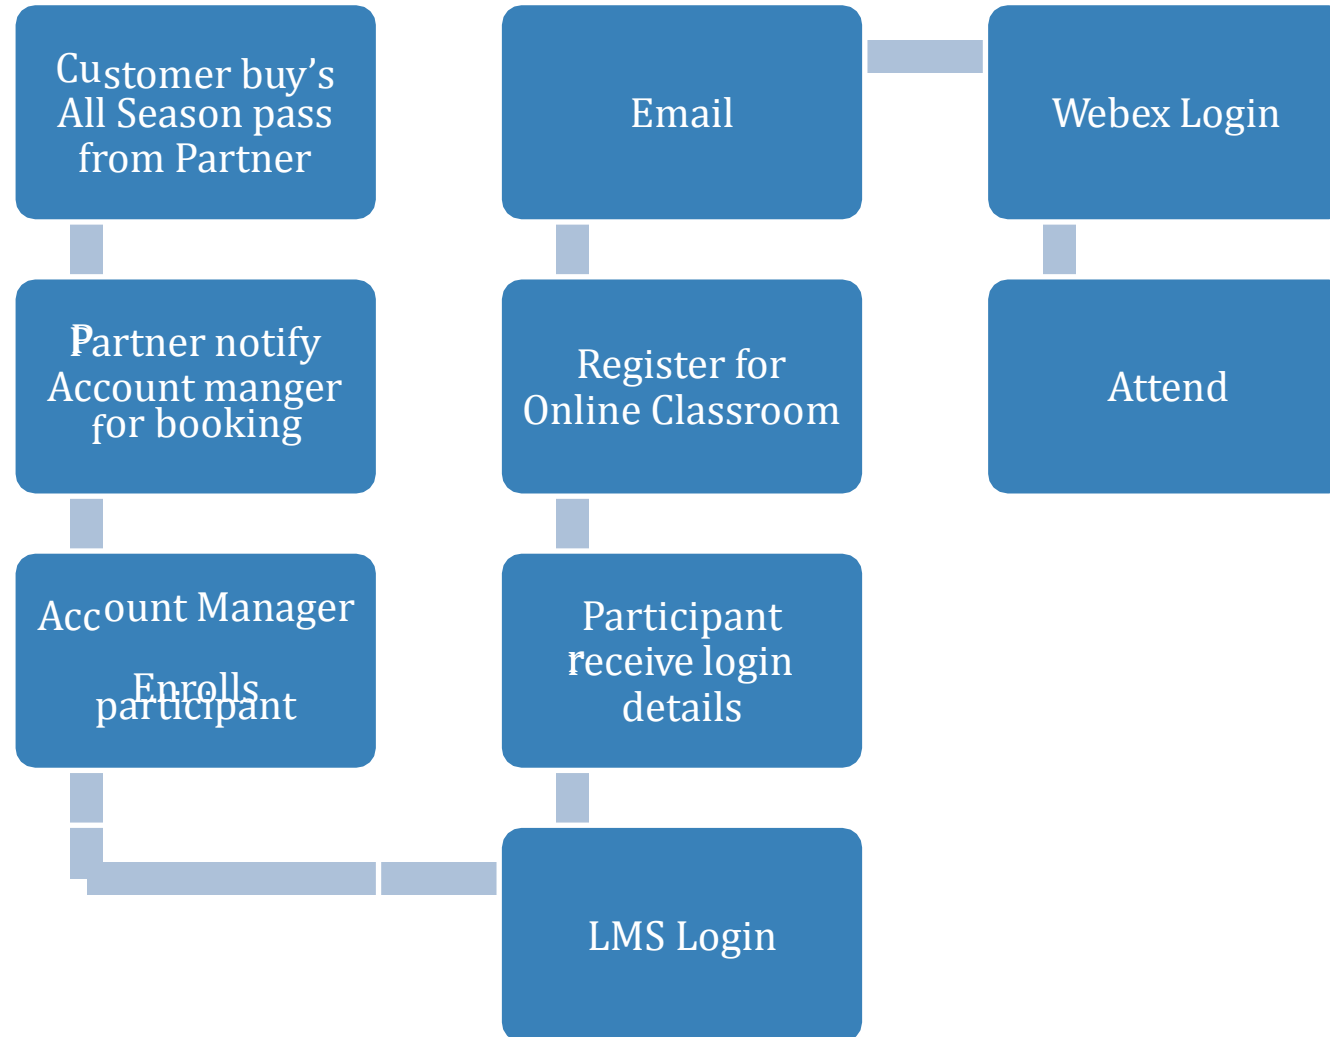

Participant Path