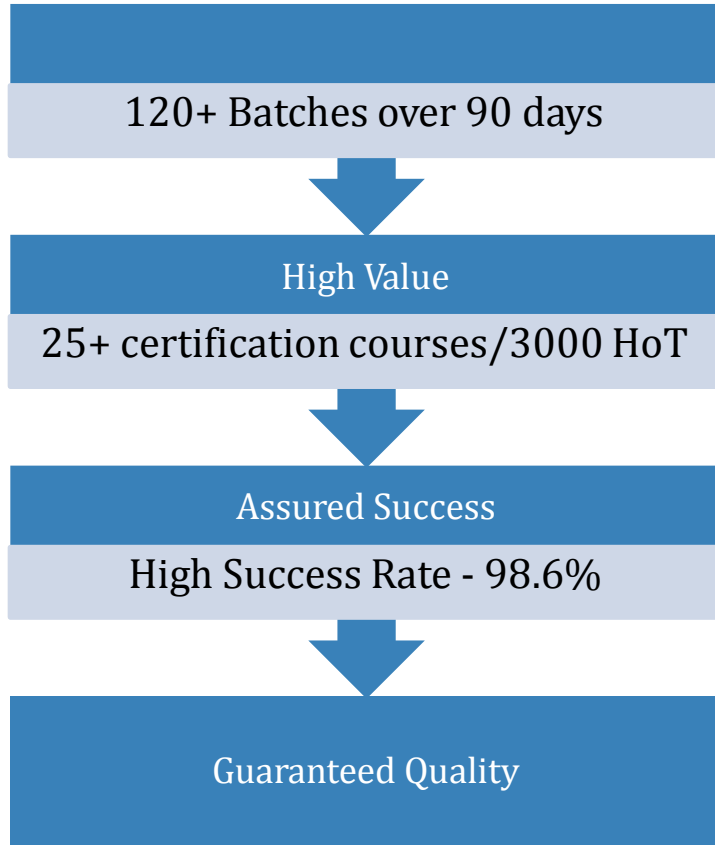

Is your focus on Quality Management?

- Become a complete Quality Management professional by training in CLSSGB & CLSSBB
- Get trained in Agile (PMI-ACP), Project Management (PMP/Prince2) & Excel 2013