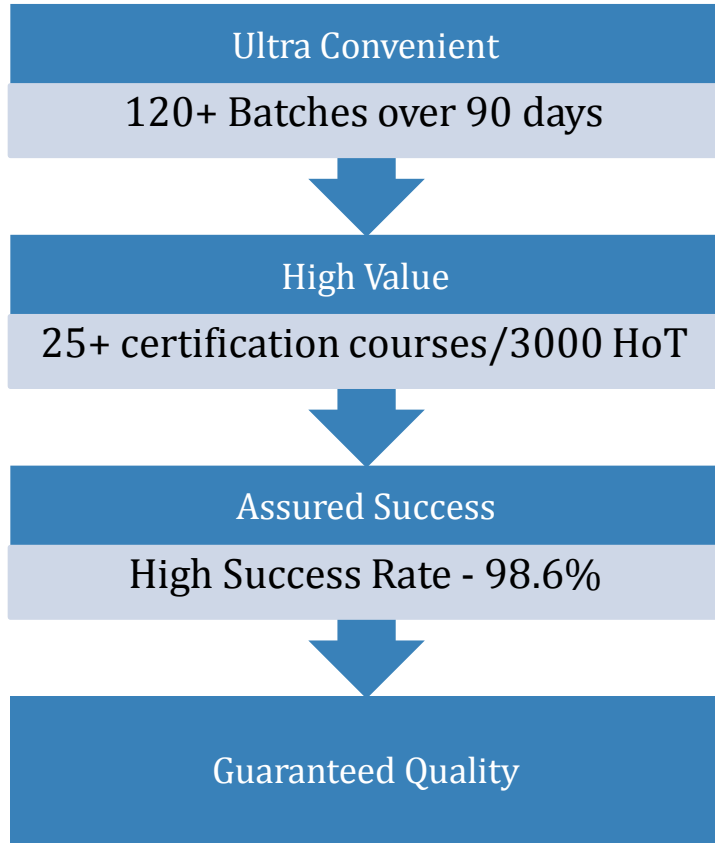

Is your focus on Project Management?

- Become a complete Project Management professional by training in PGMP & MS Project
- Gain enough PDUs to retain PMP for 6 years
- Get trained in Lean Six Sigma (Green Belt & Black Belt), Agile (PMI ACP), Excel 2013 & SMAC